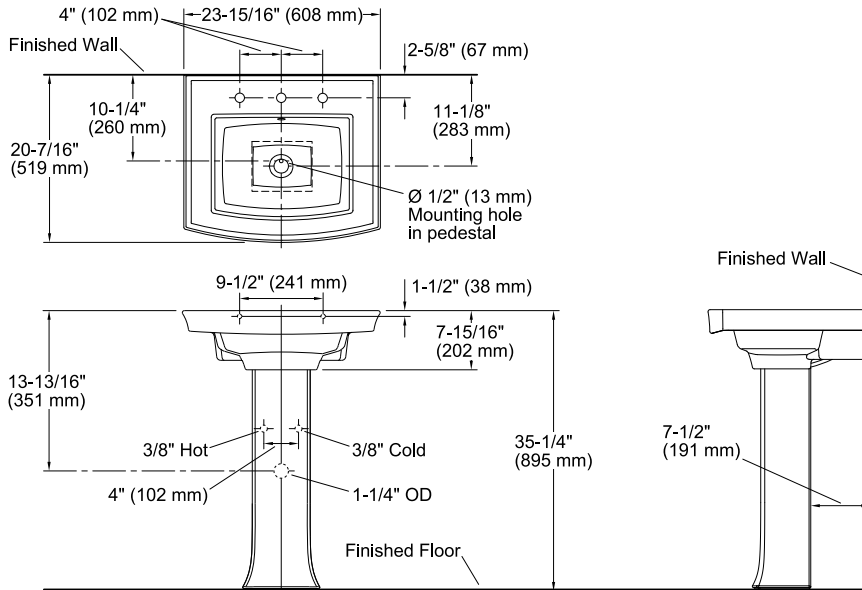

### Features

- 8" (203 mm) widespread faucet holes.
- Classic rectangular basin.
- Overflow drain.
- Combination consists of the K-2358-8 basin and the K-2357 pedestal.
- Coordinates with other products in the Archer collection.

## Technical Information

All product dimensions are nominal.

Bowl configuration: Single

Installation: Pedestal

Bowl area (Only): Length: 16-1/4" (413 mm)  
Width: 11-15/16" (303 mm)  
Water depth: 4" (102 mm)

Number of deck holes: 3

Faucet hole spacing: 8" (203 mm)

Faucet hole(s): 1-3/8" (35 mm)

Drain hole: 1-3/4" (44 mm)